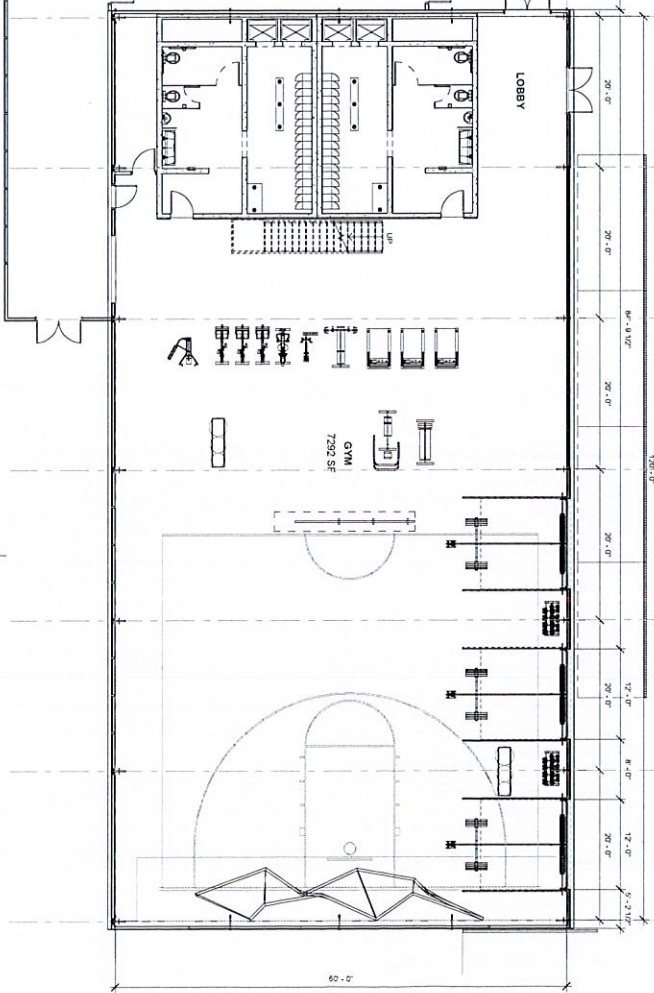

LEGENDS OF PITTSBURGH

Stefan Lundberg
344 West 5th Avenue
Trenton, PA 15064

Site
 1" = 20'-0"

LEGENDS OF PITTSBURGH
 Stefan Lundberg
 344 West 9th Avenue
 Trenton, PA 15094

1 Level 1
 1/8" = 1'-0"

2 Mezzanine Plan
 1/8" = 1'-0"

UPPER LEVEL
 DATE: 10/20/2020
 A5

Level 0
1/8" = 1'-0"

LEGENDS OF PITTSBURGH

Sharon Lunsberg
344 West 5th Avenue
Tarentum, PA 15084

LOWER LEVEL

10/02/2023

DATE

A4