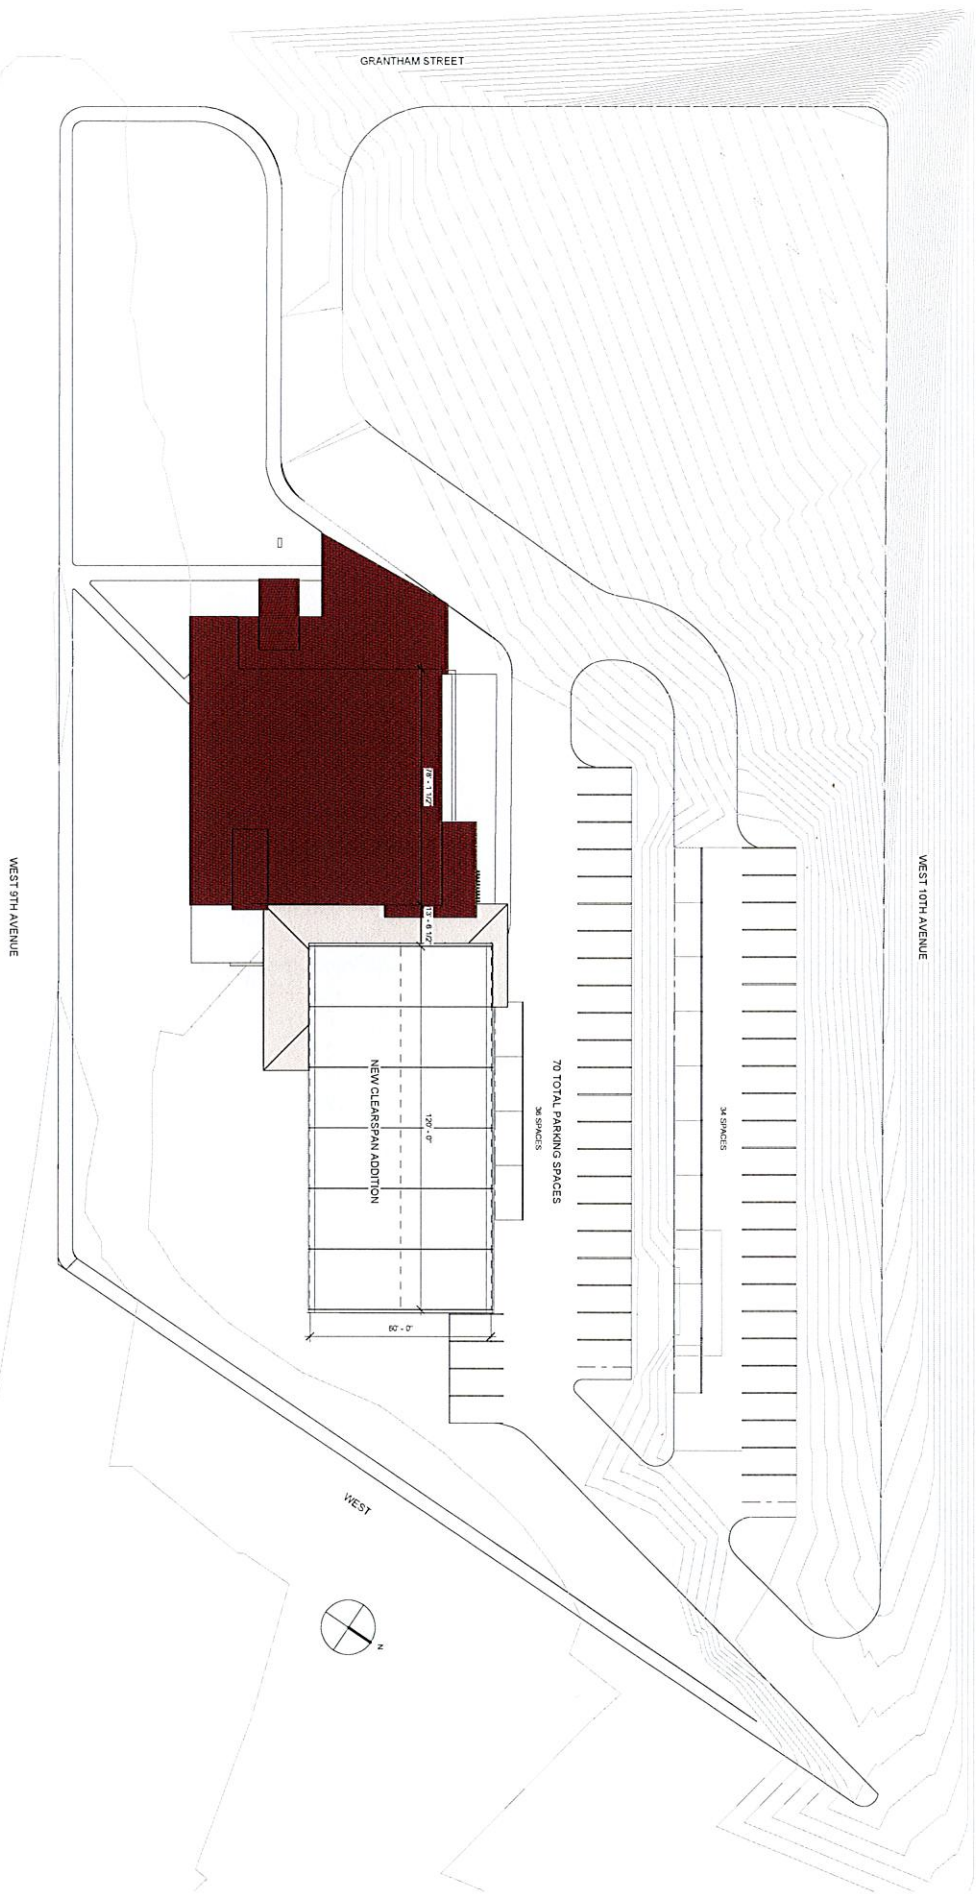

LEGENDS OF PITTSBURGH

Stefan Lundberg
344 West 5th Avenue
Trenton, PA 15064

Site
 1" = 20'-0"

LEGENDS OF PITTSBURGH
 Stefan Lundberg
 344 West 9th Avenue
 Trenton, PA 15094

1 Level 1
 1/8" = 1'-0"

2 Mezzanine Plan
 1/8" = 1'-0"