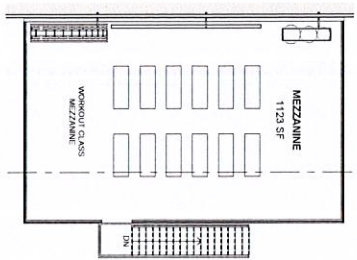

LEGENDS OF PITTSBURGH

Stefan Lundberg
344 West 5th Avenue
Trenton, PA 15064

Site
 1" = 20'-0"

LEGENDS OF PITTSBURGH
 Stefan Lundberg
 344 West 9th Avenue
 Trenton, PA 15094

1 Level 1
 1/8" = 1'-0"

2 Mezzanine Plan
 1/8" = 1'-0"