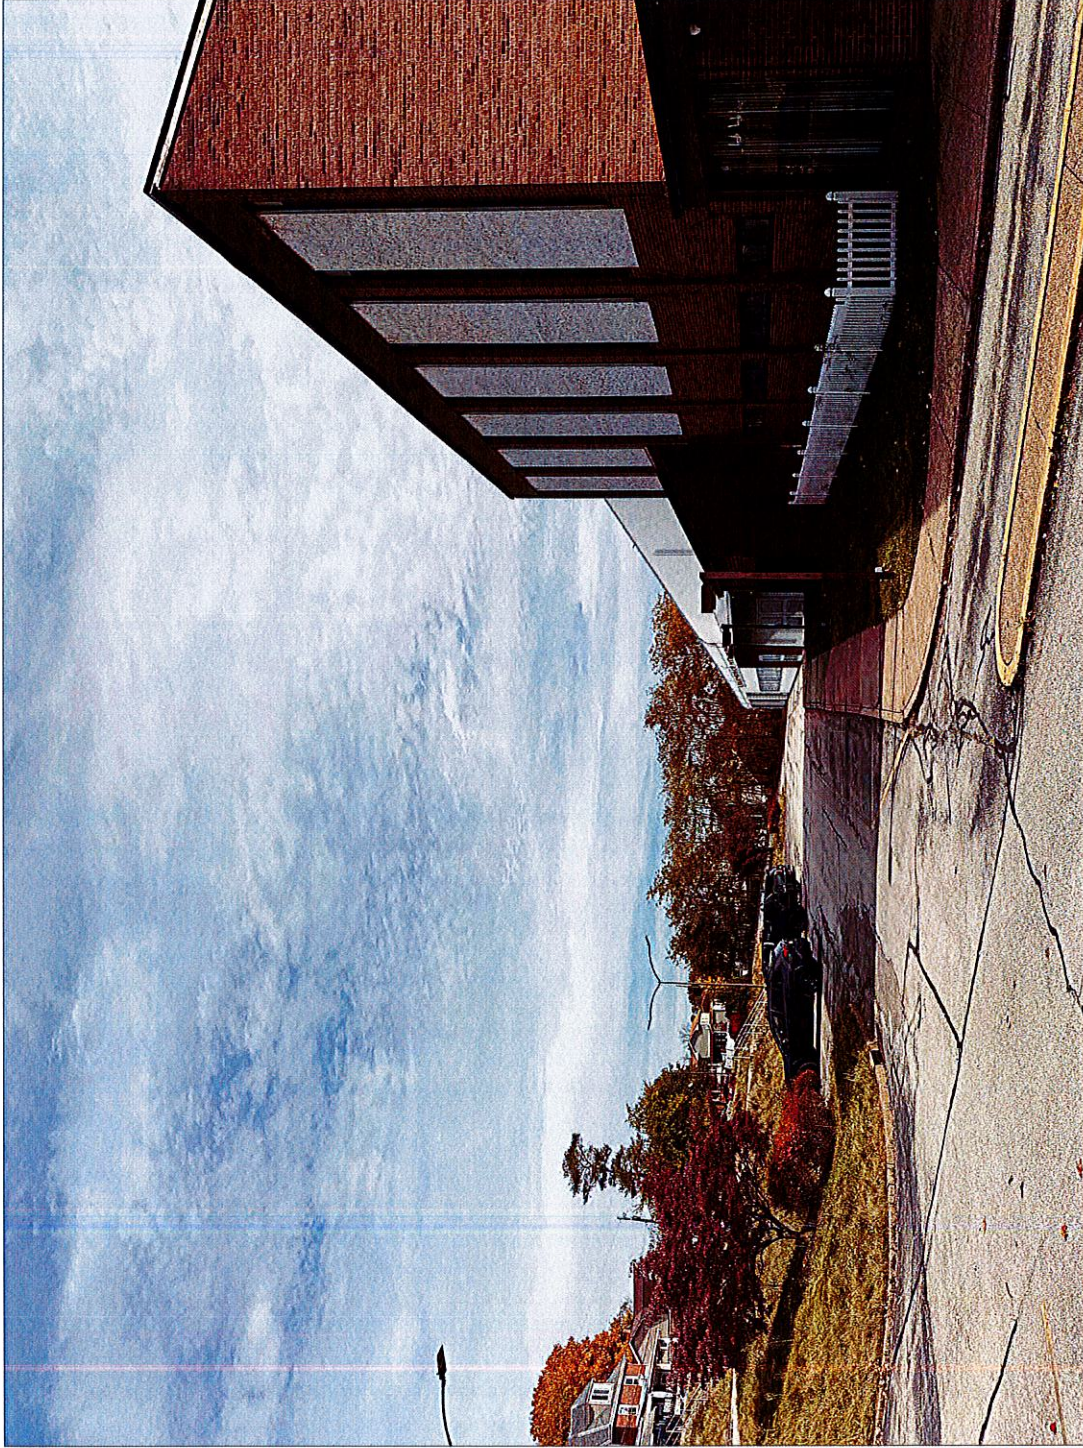

3D ENTRY VIEW GRANTHAM ST.

DATE 10/30/2023

A7

LEGENDS OF PITTSBURGH