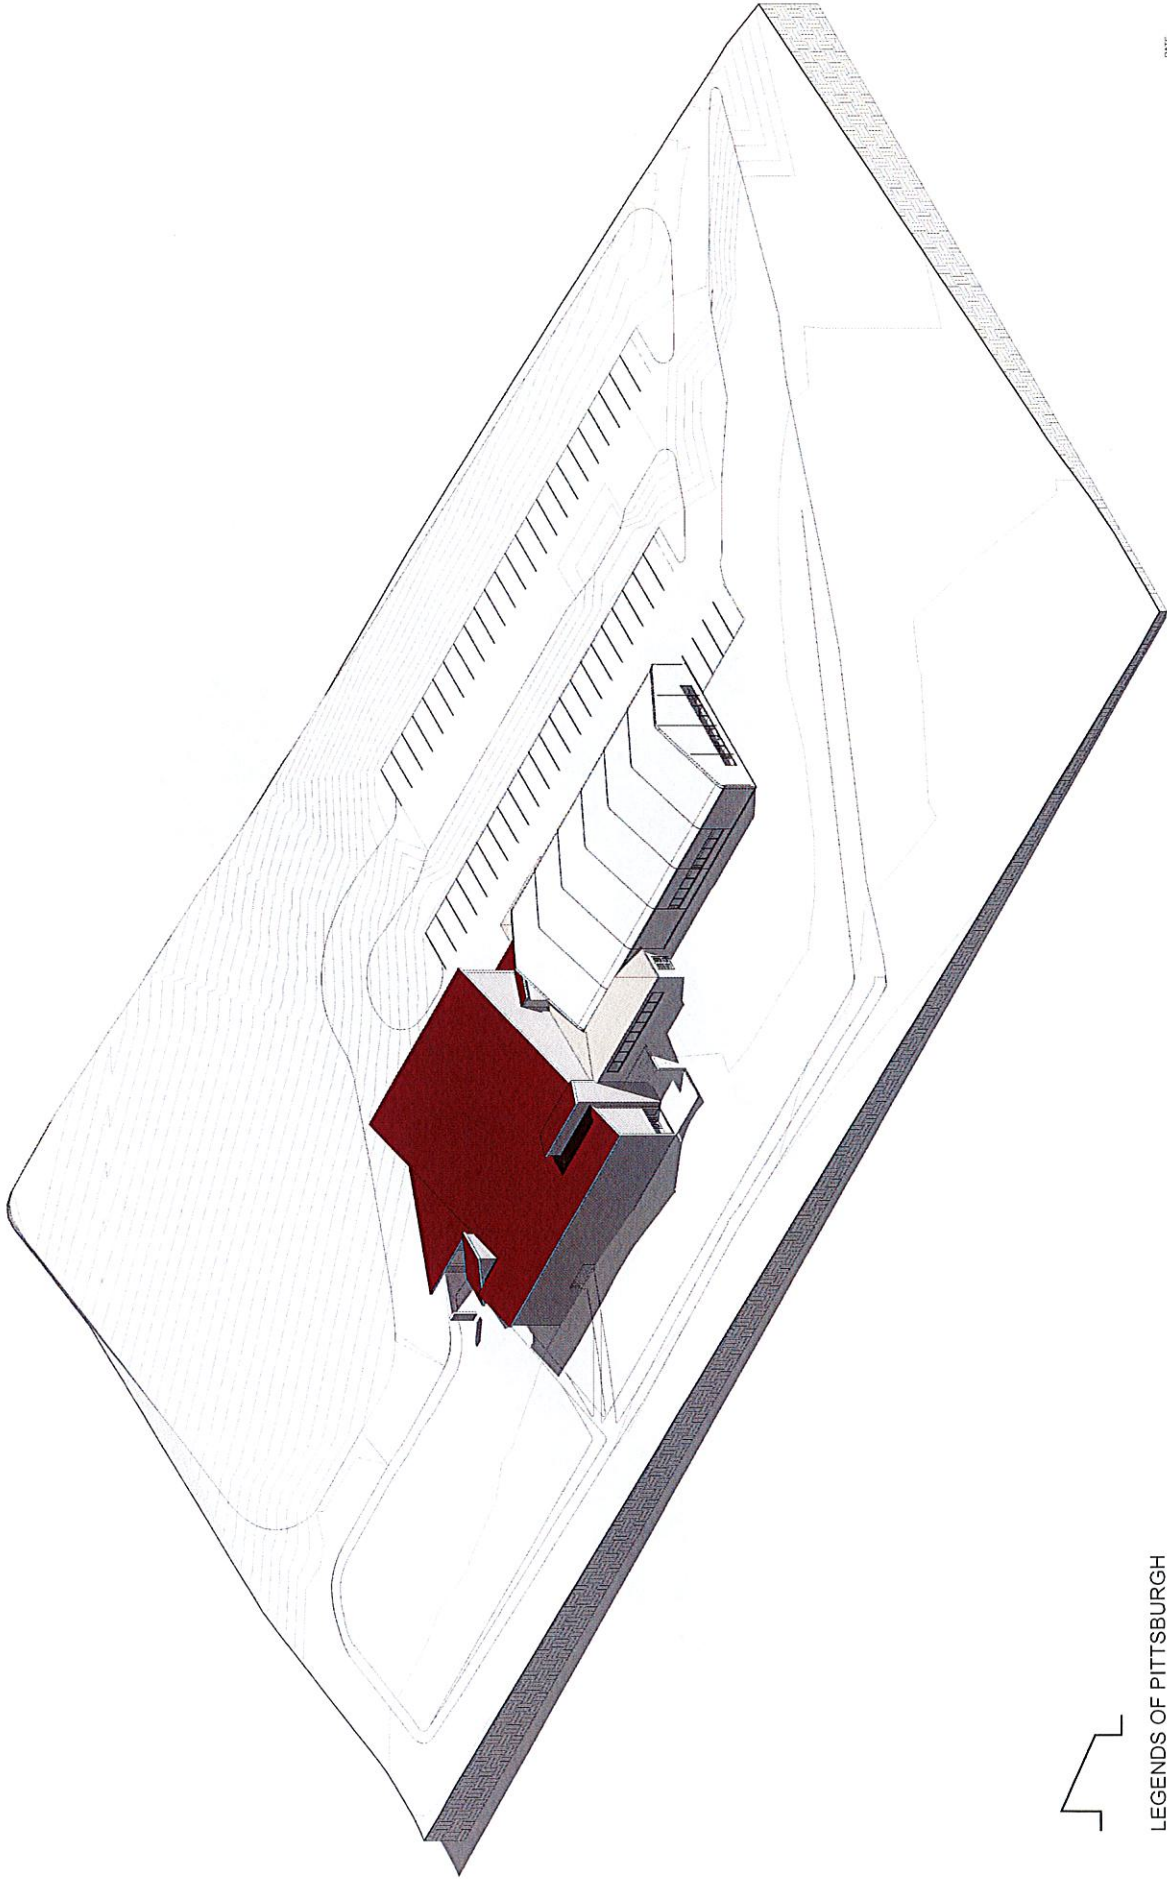

DATE 10/02/2023

A1

LEGENDS OF PITTSBURGH

© 2023 STEFAN LUMBORG ARCHITECTS