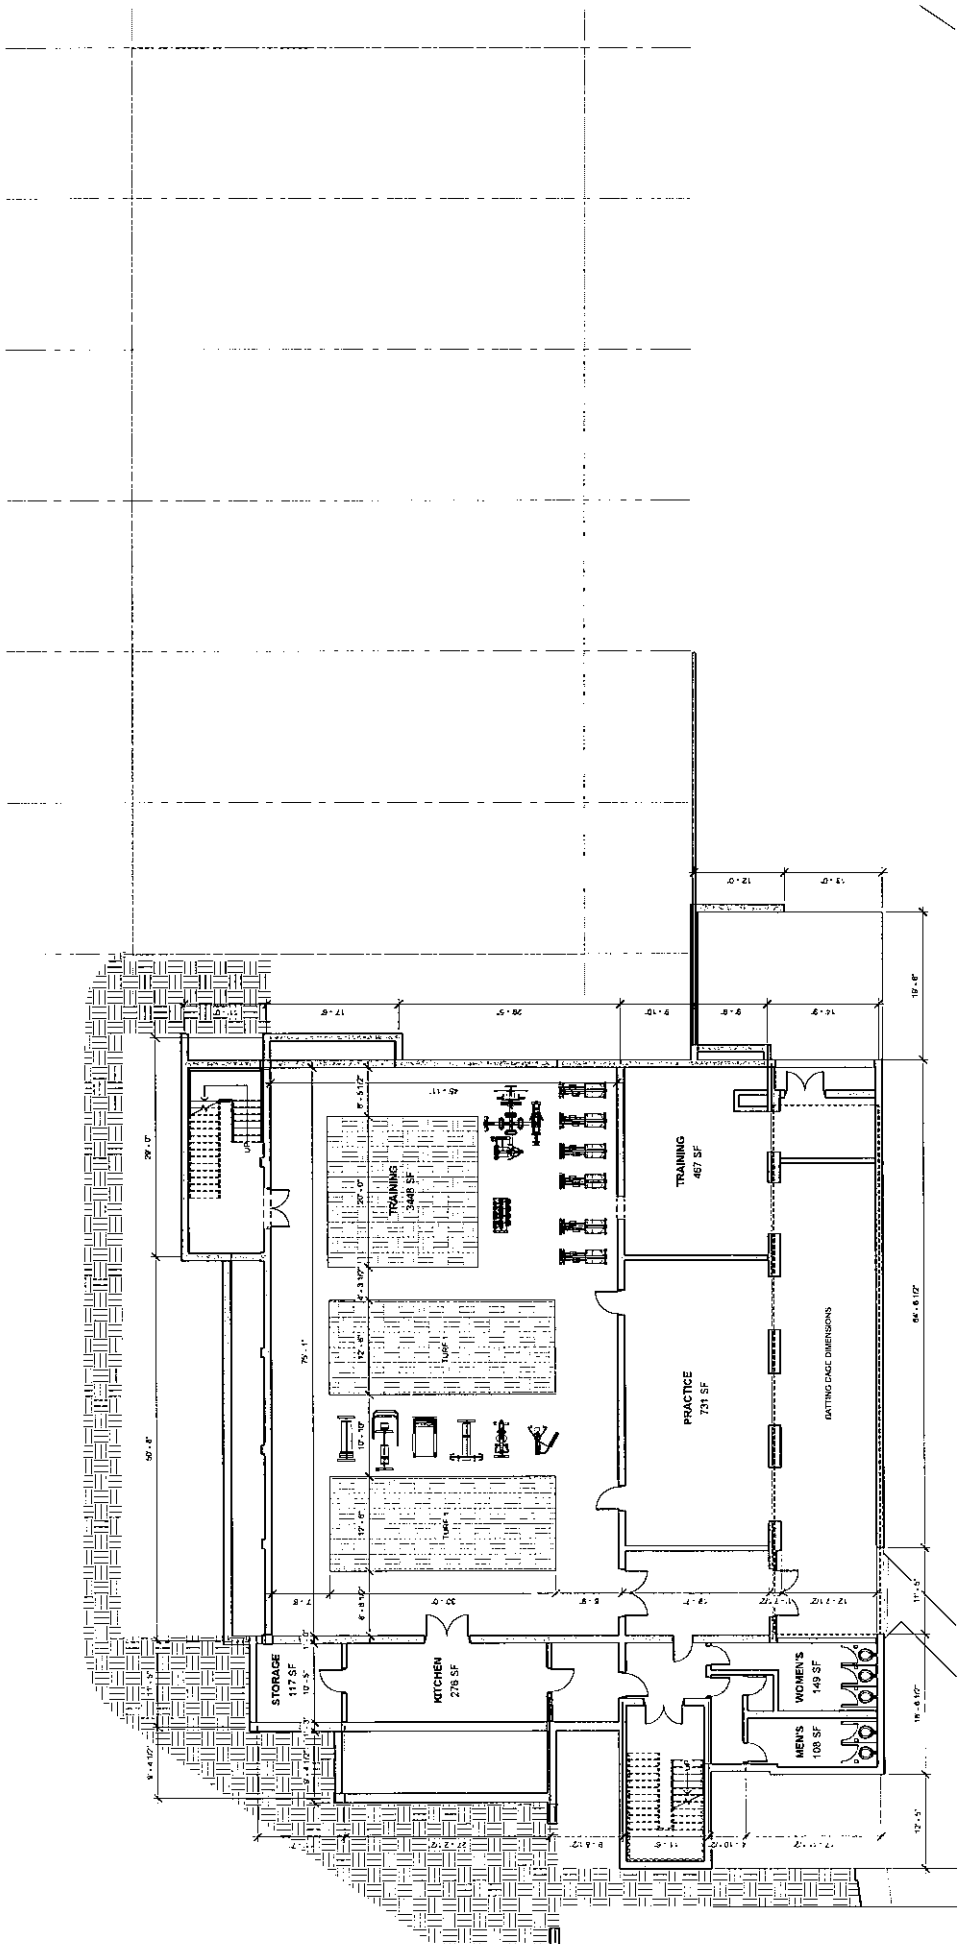

Level 0
1/8" = 1'-0"

LEGENDS OF PITTSBURGH

LOWER LEVEL

10/02/2023

DATE

A4