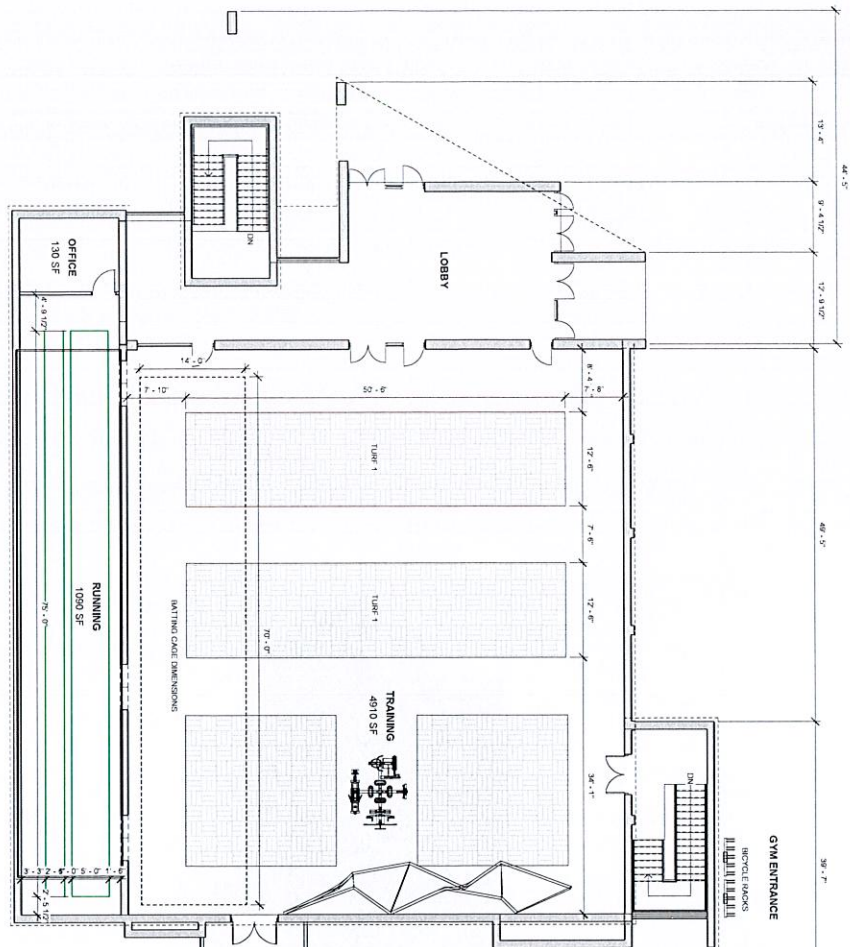

LEGENDS OF PITTSBURGH

Stefan Lundberg
344 West 5th Avenue
Trenton, PA 15064

Site
 1" = 20'-0"

LEGENDS OF PITTSBURGH
 Stefan Lundberg
 344 West 9th Avenue
 Trenton, PA 15094

1 Level 1
 1/8" = 1'-0"

2 Mezzanine Plan
 1/8" = 1'-0"