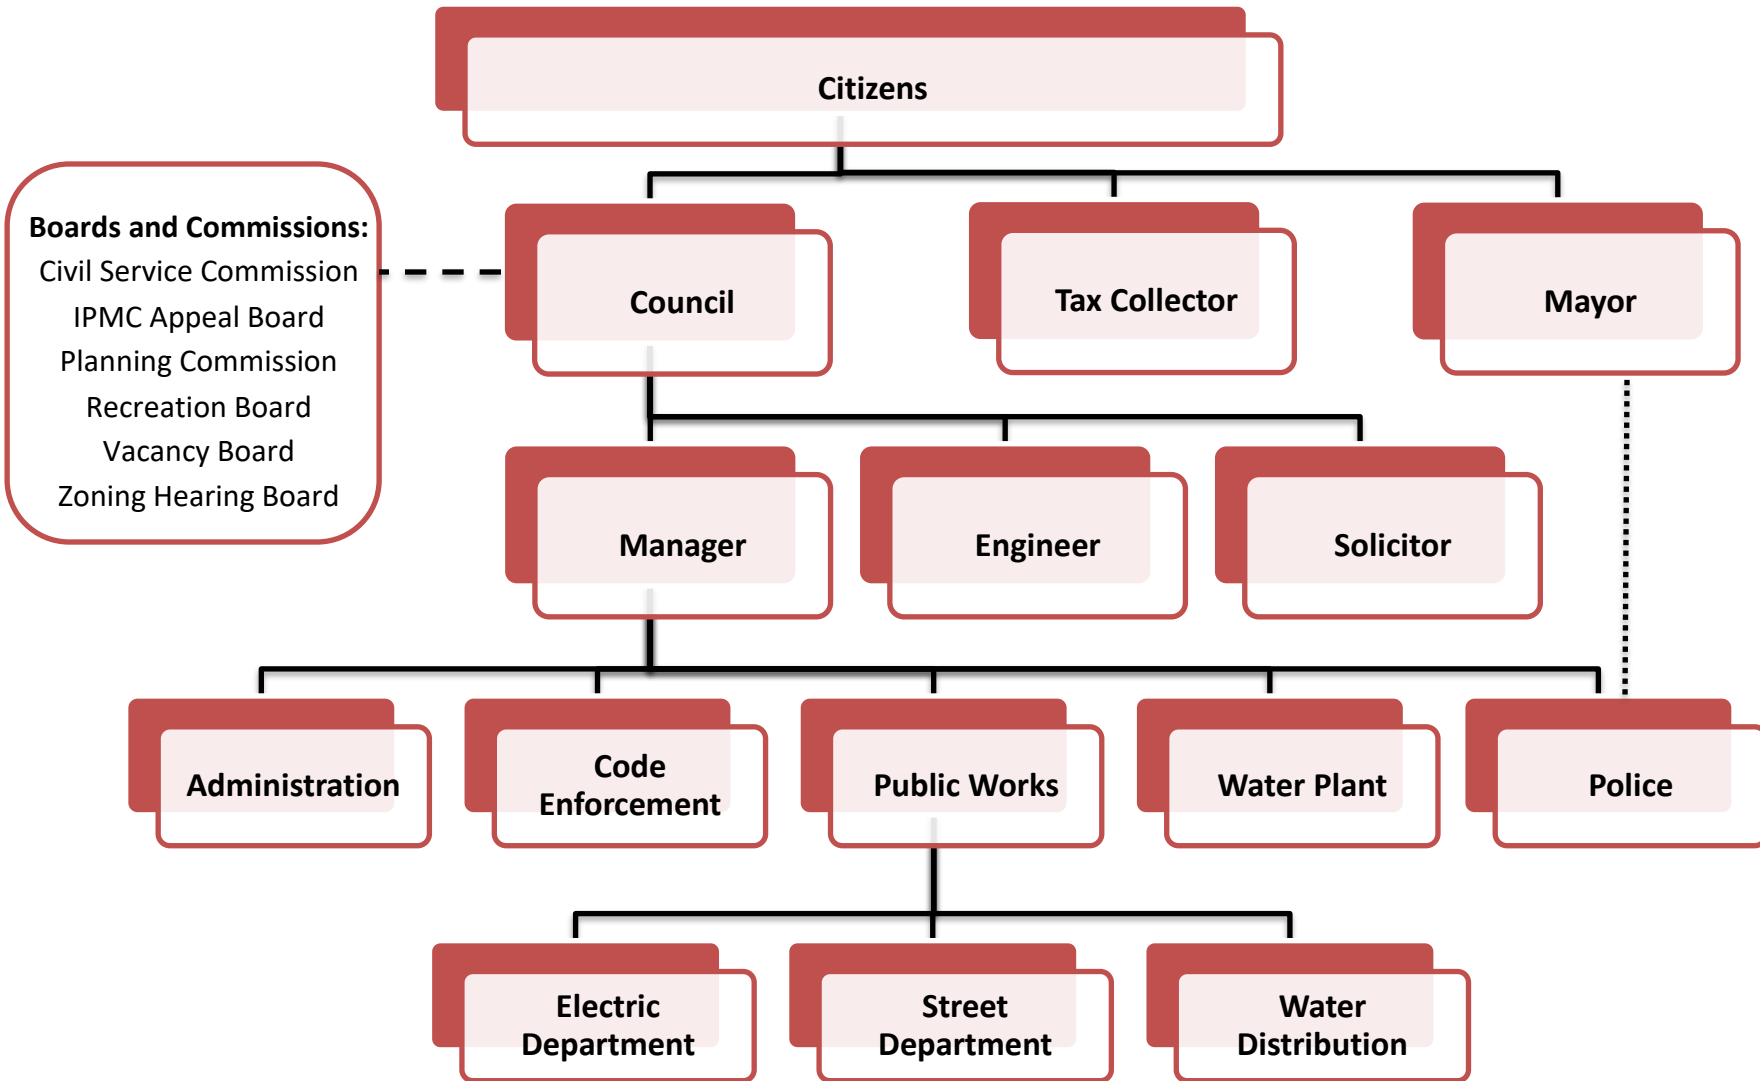

# Borough of Tarentum

## Organizational Chart

Adopted 2020.04.07

**Boards and Commissions:**  
 Civil Service Commission  
 IPMC Appeal Board  
 Planning Commission  
 Recreation Board  
 Vacancy Board  
 Zoning Hearing Board

- Appoints and Manages
- - - - - Appoints
- ..... Holds specific managerial authority