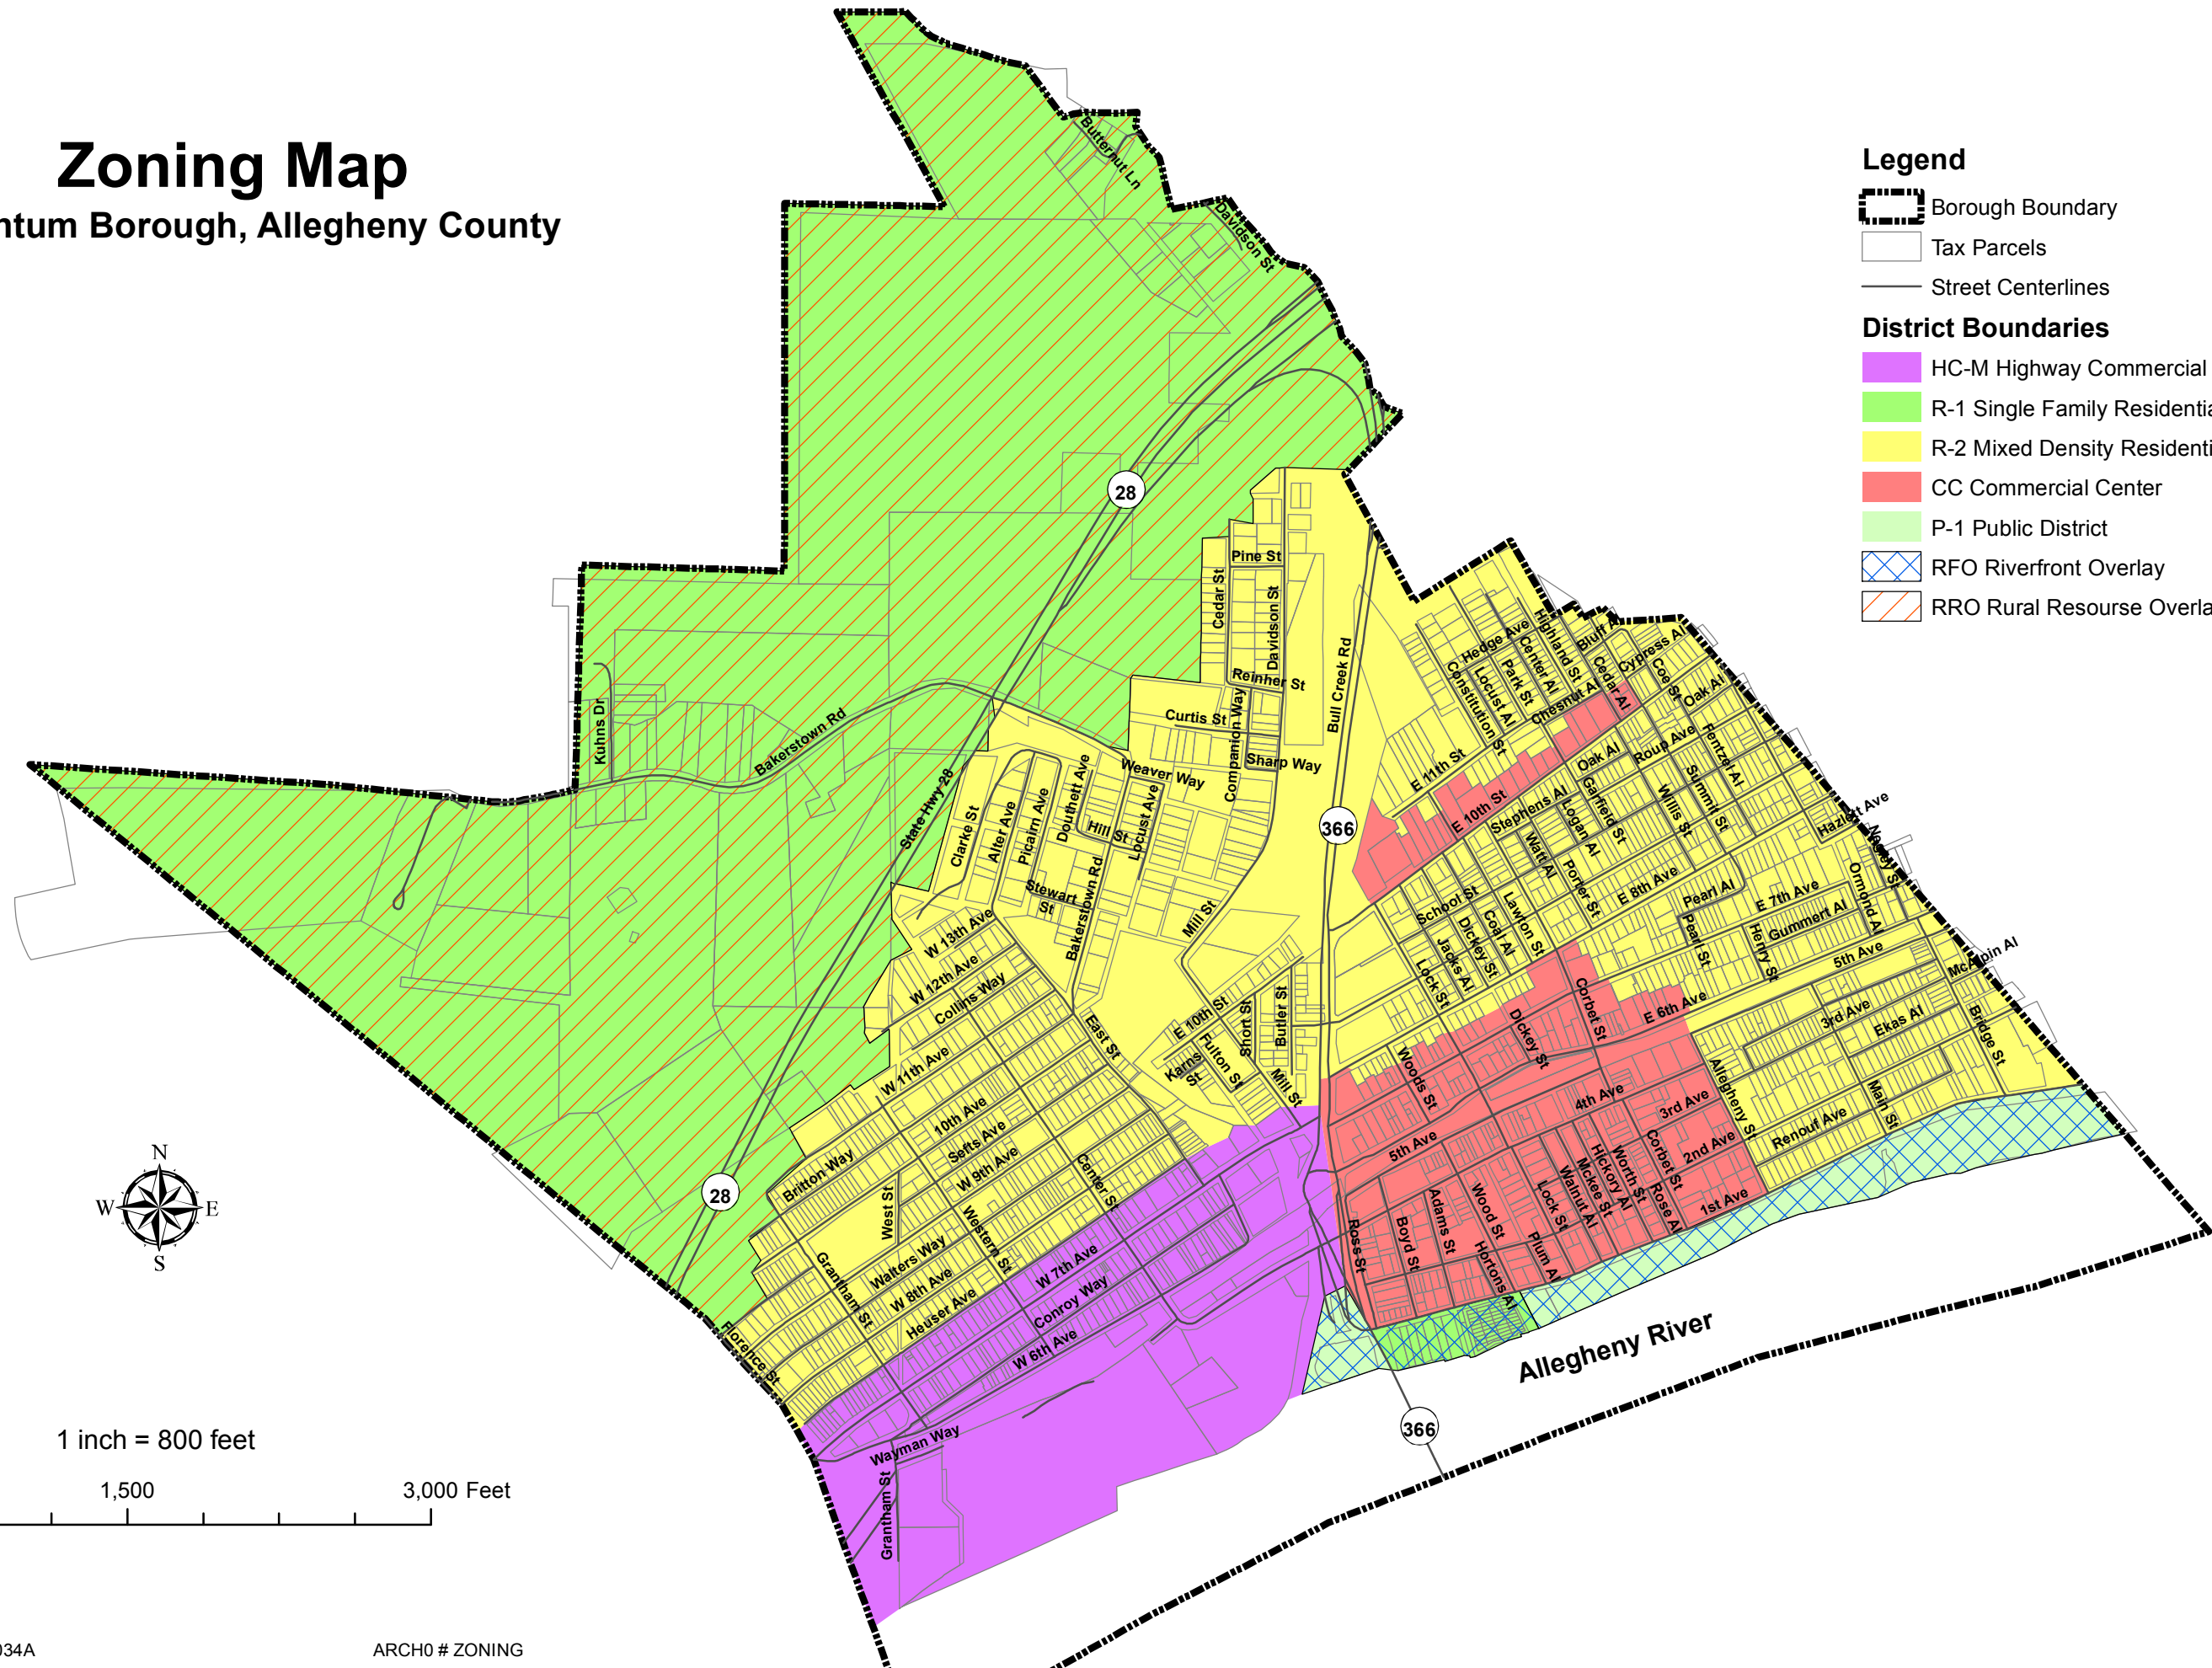

# Zoning Map

## Tarentum Borough, Allegheny County

### Legend

-  Borough Boundary
-  Tax Parcels
-  Street Centerlines
- District Boundaries**
-  HC-M Highway Commercial & Manufacturing
-  R-1 Single Family Residential
-  R-2 Mixed Density Residential
-  CC Commercial Center
-  P-1 Public District
-  RFO Riverfront Overlay
-  RRO Rural Resource Overlay